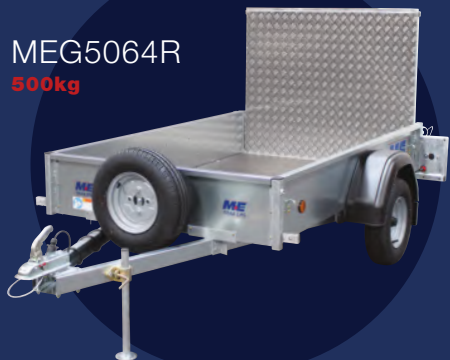

MEG5064R  
500kg

MEG1584  
1500kg

MEP2784  
2700kg

MEP35106  
3500kg

## Unbraked Trailers - (6'6" x 4' Wide)

Delivery to UK Mainland Distributor £75.00

	Standard Trailer	Full Width Loading Ramp	Cast Ball Head with Lock	Jockey Wheel (in lieu of Front Prop)	Ladder Rack	Prop Stand Kit (Pair)	Weld Mesh Extension Kit (Front & Sides Only)	Weld Mesh Extension Kit (Front, Sides & Rear)	Recessed Lashing Rings (Pair)	Aluminium Floor Covering	Multi volt LED Lighting
MEG5064S	£965.00	-	£38.70	£40.00	£80.00	£50.00	-	-	£45.00	£190.00	£120.00
MEG5064SM	£1,260.00	-	£38.70	£40.00	£80.00	£50.00	-	Inc	£45.00	£190.00	£120.00
MEG5064SR	£1,065.00	Inc	£38.70	£40.00	£80.00	£50.00	-	-	£45.00	£190.00	£120.00
MEG5064SRM	£1,335.00	Inc	£38.70	£40.00	£80.00	£50.00	Inc	-	£45.00	£190.00	£120.00
MEG7564W	£1,015.00	-	£38.70	£40.00	£80.00	£50.00	-	-	£45.00	£190.00	£120.00
MEG7564WM	£1,310.00	-	£38.70	£40.00	£80.00	£50.00	-	Inc	£45.00	£190.00	£120.00
MEG7564WR	£1,115.00	Inc	£38.70	£40.00	£80.00	£50.00	-	-	£45.00	£190.00	£120.00
MEG7564WRM	£1,385.00	Inc	£38.70	£40.00	£80.00	£50.00	Inc	-	£45.00	£190.00	£120.00
MEG7564T	£1,000.00	-	£38.70	£40.00	£80.00	£50.00	-	-	£45.00	£190.00	£120.00
MEG7564TM	£1,295.00	-	£38.70	£40.00	£80.00	£50.00	-	Inc	£45.00	£190.00	£120.00
MEG7564TR	£1,100.00	Inc	£38.70	£40.00	£80.00	£50.00	-	-	£45.00	£190.00	£120.00
MEG7564TRM	£1,370.00	Inc	£38.70	£40.00	£80.00	£50.00	Inc	-	£45.00	£190.00	£120.00