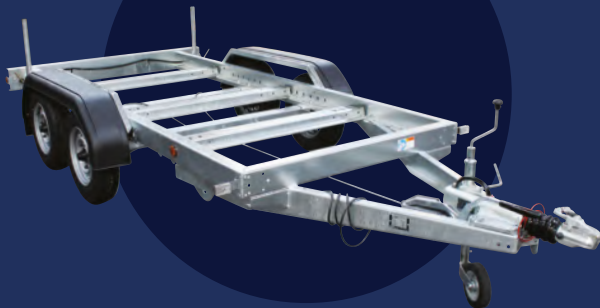

Tandem Axle
Tandem Axle 2000-3500kg

Rolling Chassis - Tandem Axle - Adjustable Cross Members

	Standard Trailer	Internal Frame Dimensions mm	Overall Length mm	Overall Width mm	Model No.	Extra Cross Member	Spare Wheel & Mounting Bracket	Extra Prop Stand Kit (Pair)	Multi volt LED Lighting
2700kg	£2,440.00	2330 x 977	3810	1640	1379.41	£55.00	£155.00	£80.00	£120.00
2700kg	£2,440.00	2560 x 1267	3970	1930	1379.03	£60.00	£155.00	£80.00	£120.00
2700kg	£2,505.00	3210 x 1267	4630	1930	1378.40	£60.00	£155.00	£80.00	£120.00
2700kg	£2,625.00	3850 x 1267	5270	1930	1379.02	£60.00	£155.00	£80.00	£120.00
3000kg	£2,655.00	2560 x 1267	3970	1930	1379.13	£60.00	£190.00	£80.00	£120.00
3000kg	£2,725.00	3210 x 1267	4630	1930	-	£60.00	£190.00	£80.00	£120.00
3500kg	£3,060.00	2560 x 1267	3992	1930	1379.45	£60.00	£190.00	£80.00	£120.00
3500kg	£3,120.00	3210 x 1267	4650	1930	1379.44	£60.00	£190.00	£80.00	£120.00
3500kg	£3,265.00	3850 x 1267	5290	1930	1379.01	£60.00	£190.00	£80.00	£120.00

All prices are Ex-Works, excluding V.A.T.