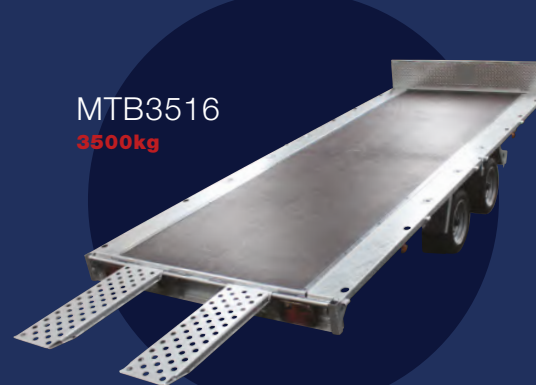

Tipper Trailer

Delivery to UK Mainland Distributor £105.00

	Standard Trailer	Ladder Rack	Head Board	Head Board, Sides & Tailgate	Weld Mesh Extension Kit	8' Steel Loading Ramps c/w Prop Stands	8' Aluminium Loading Ramps c/w Prop Stands	Heavy Duty SPEED Winch c/w Mounting Kit	Aluminium Floor Covering	Recessed Lashing Rings (Pair)	Prop Stand Kit (Pair)	Multi volt LED Lighting
MET35105	£5,940.00	£105.00	Inc	Inc	£685.00	£475.00	£675.00	£550.00	Inc	£45.00	£80.00	Inc

Tilt Bed Trailers

Delivery to UK Mainland Distributor £105.00

	Standard Trailer	Ladder Rack	Head Board	Head Board, Sides & Tailgate	Weld Mesh Extension Kit	Heavy Duty SPEED Winch c/w Mounting Kit	Load Positioning Guides	Extra Pair of Skids	Multi volt LED Lighting
MTB2616T2	£4,640.00	£115.00	£140.00	£580.00	£855.00	£695.00	£95.00	£210.00	£145.00
MTB2616S2	£4,540.00	£115.00	£140.00	£580.00	£855.00	£695.00	£95.00	£210.00	£145.00
MTB3016T2	£4,805.00	£115.00	£140.00	£580.00	£855.00	£695.00	£95.00	£210.00	£145.00
MTB3016S2	£4,705.00	£115.00	£140.00	£580.00	£855.00	£695.00	£95.00	£210.00	£145.00
MTB3516T2	£5,055.00	£115.00	£140.00	£580.00	£855.00	£695.00	£95.00	£210.00	£145.00
MTB3516S2	£4,955.00	£115.00	£140.00	£580.00	£855.00	£695.00	£95.00	£210.00	£145.00

Please note all dimensions and unladen weights in this brochure are approximate.